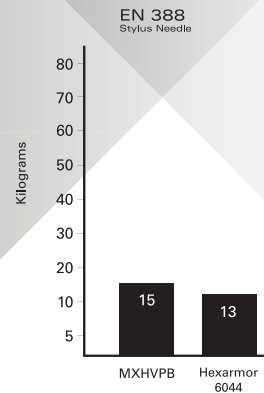

APPLICATIONS

Lumber Yards   Waste Handling
Plywood   Recycling
Material Handling