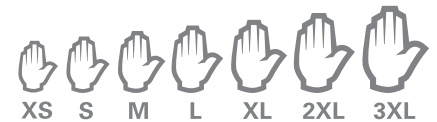

#378GKTKL

ENDURA[®]

GOAT-GRAIN DRIVER
GLOVES WITH FULL
STRING-KNIT KEVLAR[®]
LINER

AVAILABLE SIZES

FEATURES

- High tensile strength goatskin provides outstanding abrasion resistance
- Glove is cut-resistant thanks to full Kevlar[®] liner
- Lining is cut and sewn from fine-gauge Kevlar[®] for a no-bunch custom fit
- Keystone thumb for better durability and comfort